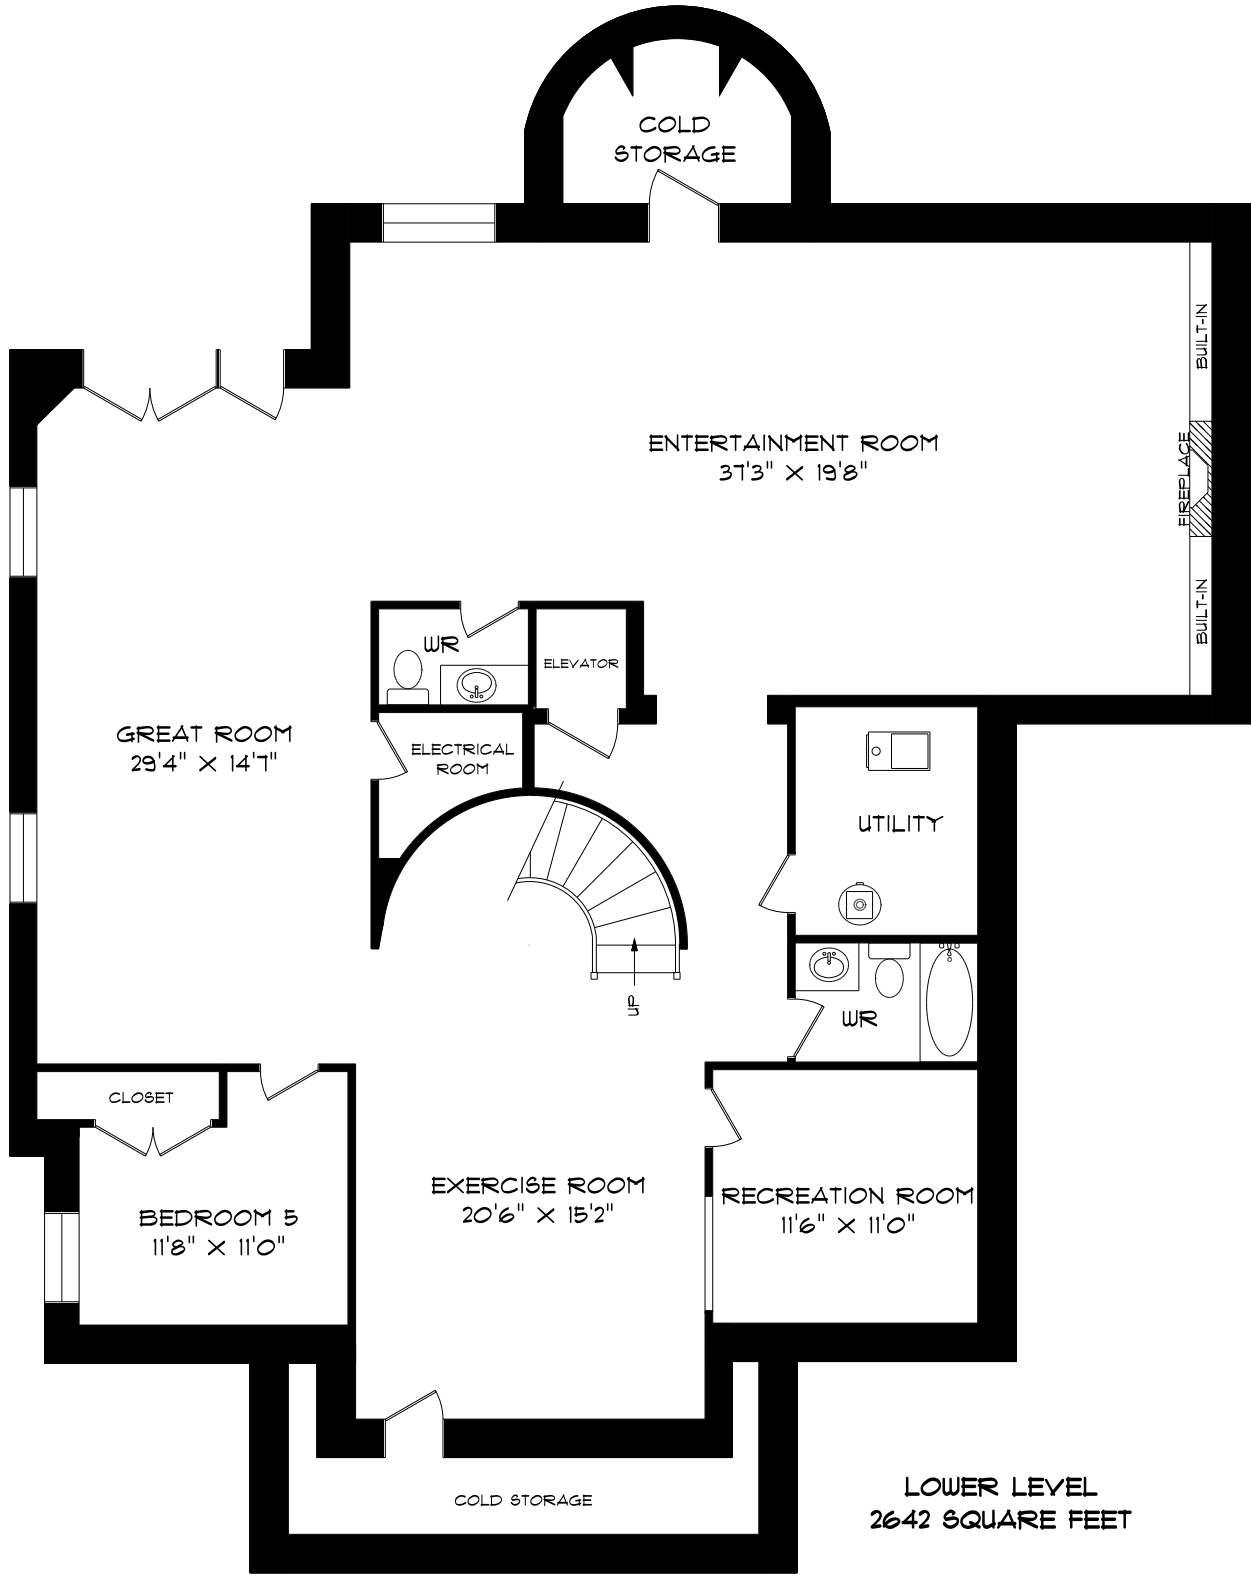

# 16 GLENALLAN ROAD

LOWER LEVEL  
2642 SQUARE FEET

PHONE 905-271-7010  
FAX 905-271-4468  
PLANS@PLANITMEASURING.COM

MEASURED ON MARCH 8TH, 2010  
ROOM SIZES SHOULD BE CONSIDERED APPROXIMATE  
SINCE MEASUREMENTS ARE SUBJECT TO CERTIFICATION.  
E & O.E.  
© 2010 PLANIT MEASURING