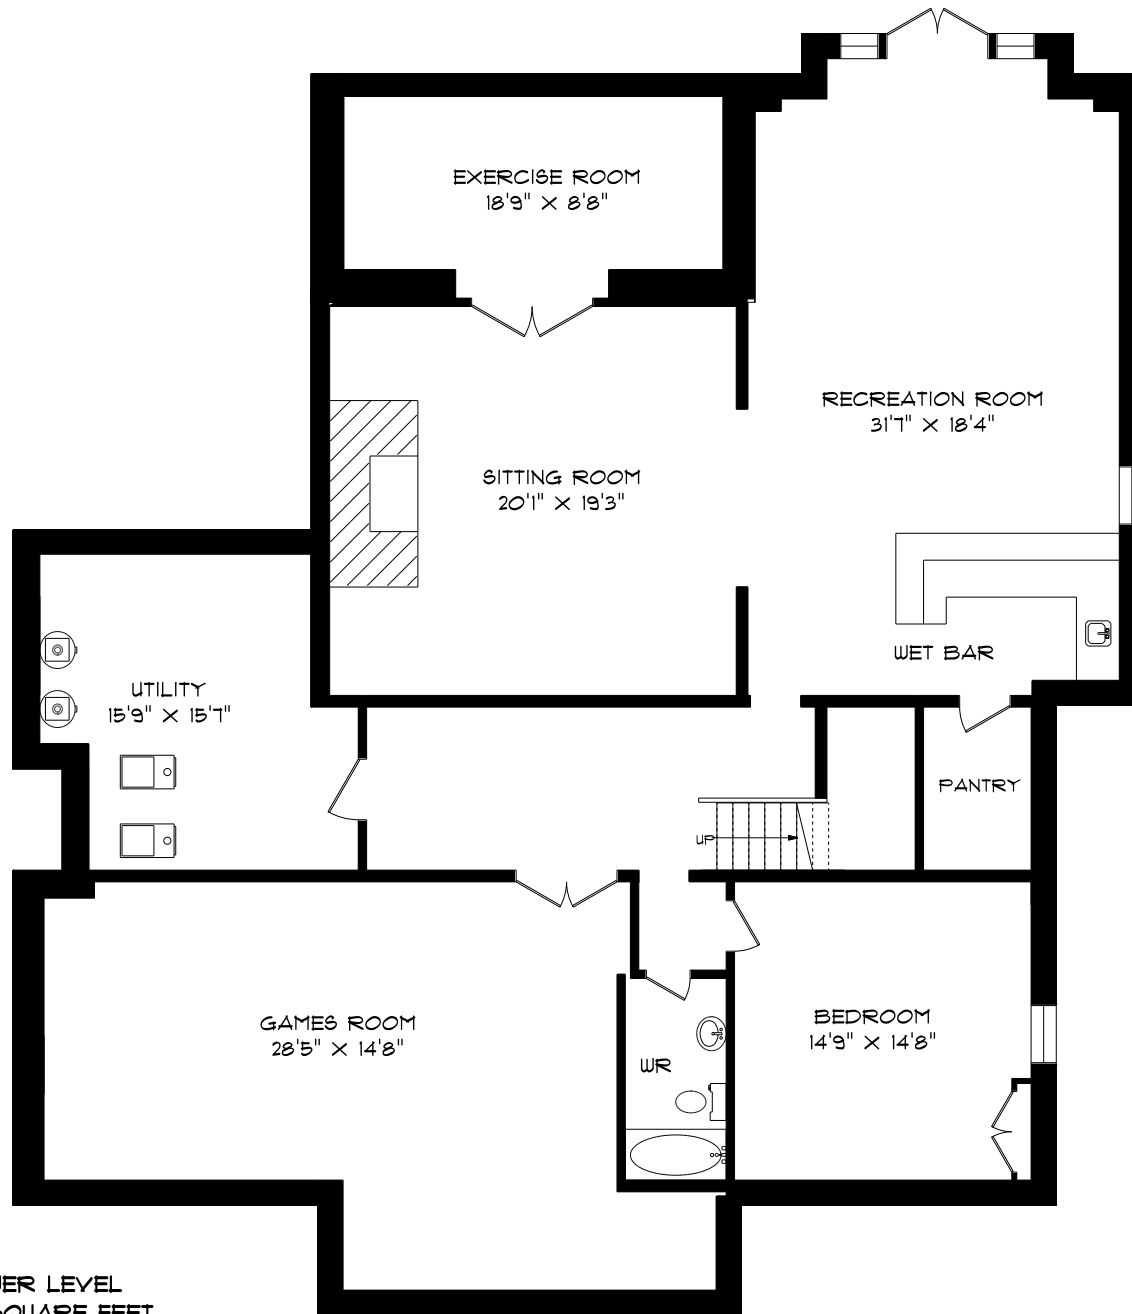

47 GREENVALLEY CIRCLE

LOWER LEVEL
2836 SQUARE FEET

PHONE 905-271-7010
FAX 905-271-4468
PLANS@PLANITMEASURING.COM

MEASURED ON APRIL 26, 2010
ROOM SIZES SHOULD BE CONSIDERED APPROXIMATE
SINCE MEASUREMENTS ARE SUBJECT TO CERTIFICATION.
E & DE.
© 2010 PLANIT MEASURING