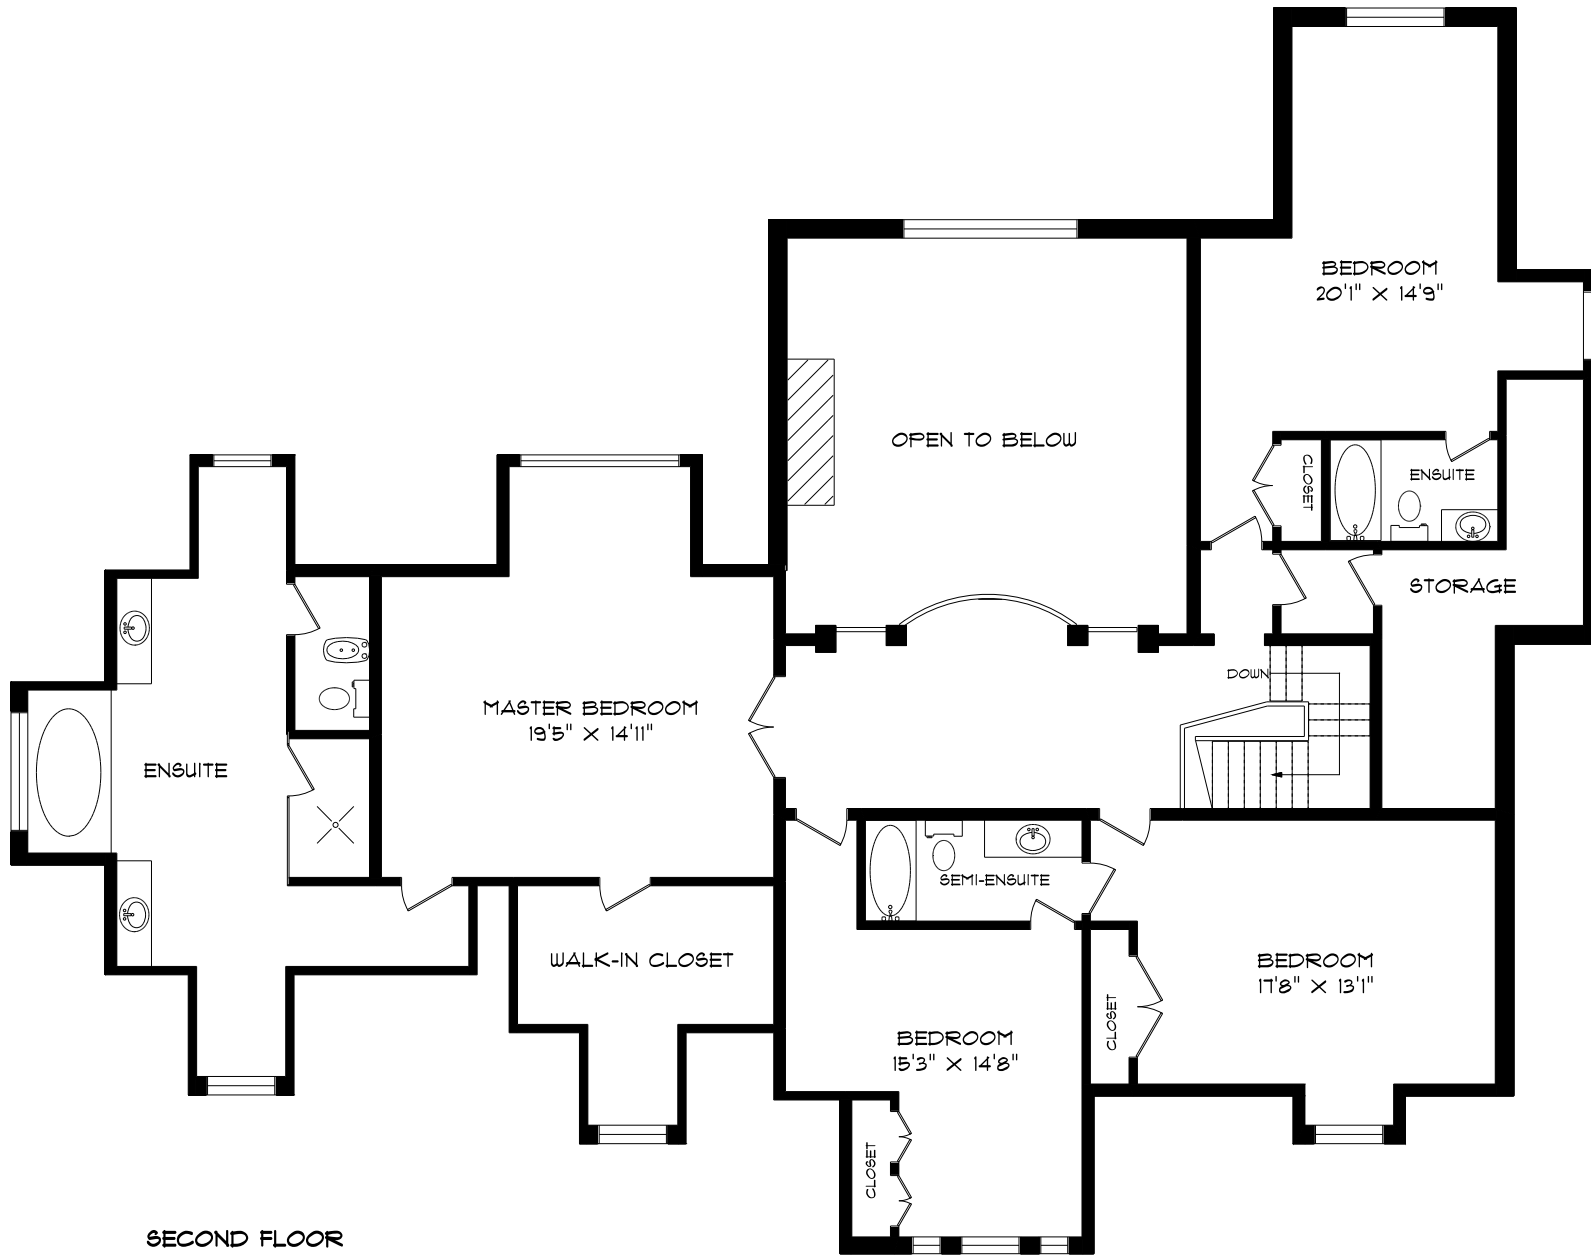

47 GREENVALLEY CIRCLE

SECOND FLOOR
2438 SQUARE FEET

PLANIT
-MEASURING-

PHONE 905-271-7010
FAX 905-271-4468
PLANS@PLANITMEASURING.COM

MEASURED ON APRIL 26, 2010
ROOM SIZES SHOULD BE CONSIDERED APPROXIMATE
SINCE MEASUREMENTS ARE SUBJECT TO CERTIFICATION.
E & DE.

© 2010 PLANIT MEASURING