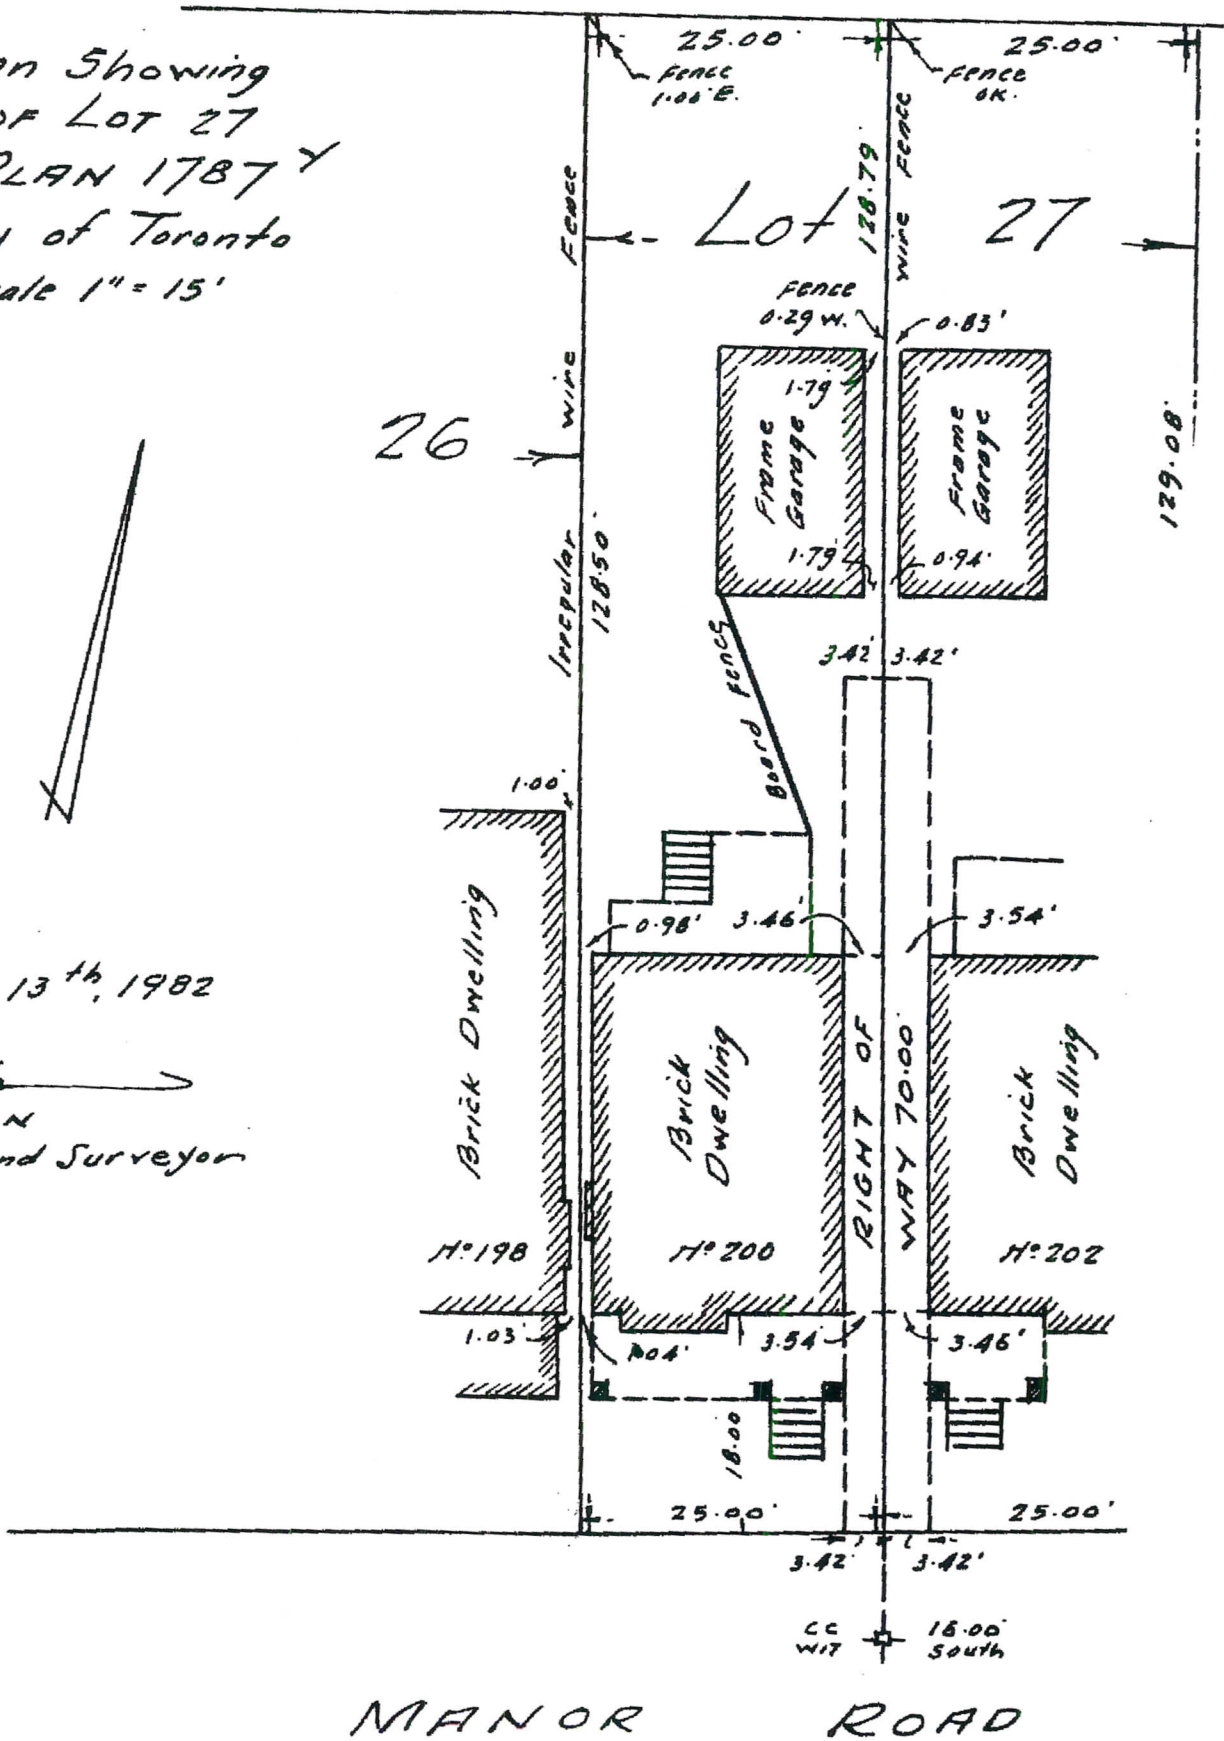

Plan Showing
 PART OF LOT 27
 REGO. PLAN 1787 Y
 City of Toronto
 Scale 1" = 15'

Toronto, May 13th, 1982

C. Reuben
 C. REUBEN
 Ontario Land Surveyor
 698-7730

MANOR ROAD

Reuben